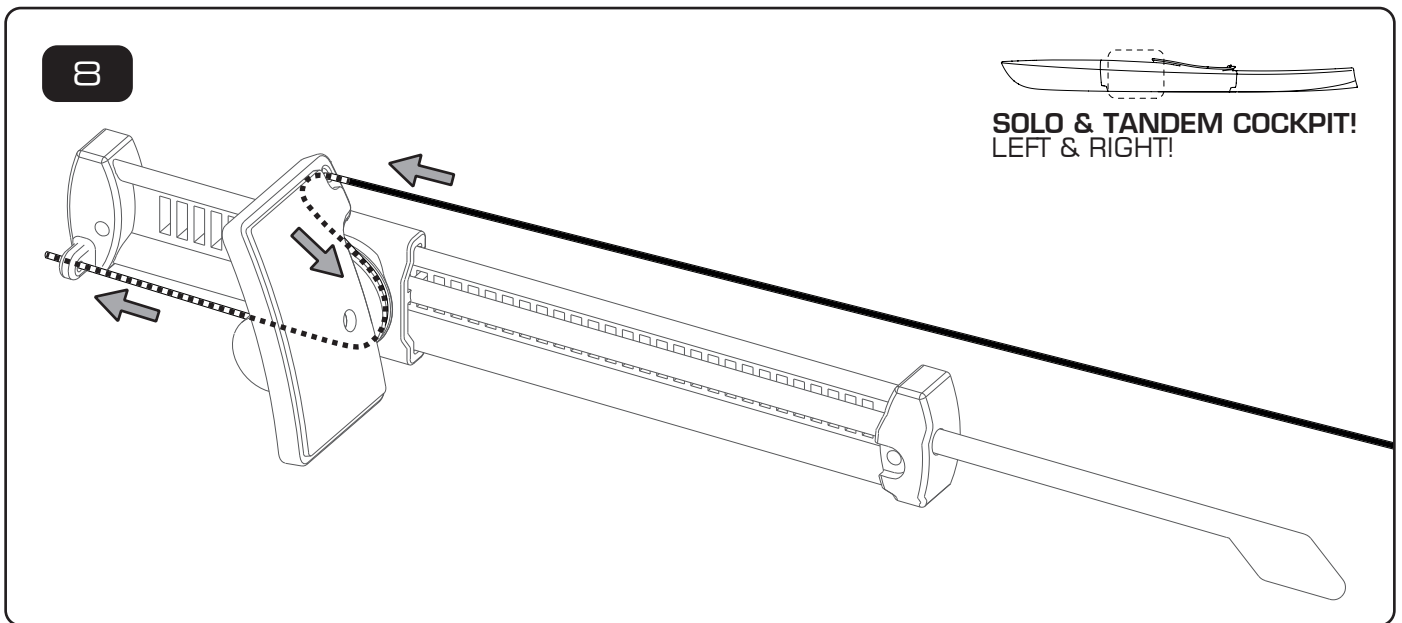

**SCOPE OF DELIVERY**

SOLO

TANDEM

**TOOLS**

- HX 3
- HX 4
- TX 25
- PH 2

Ø 3mm

# New Steering System | NATSEQ

Assembly Instructions - Art. -Nr. 51072