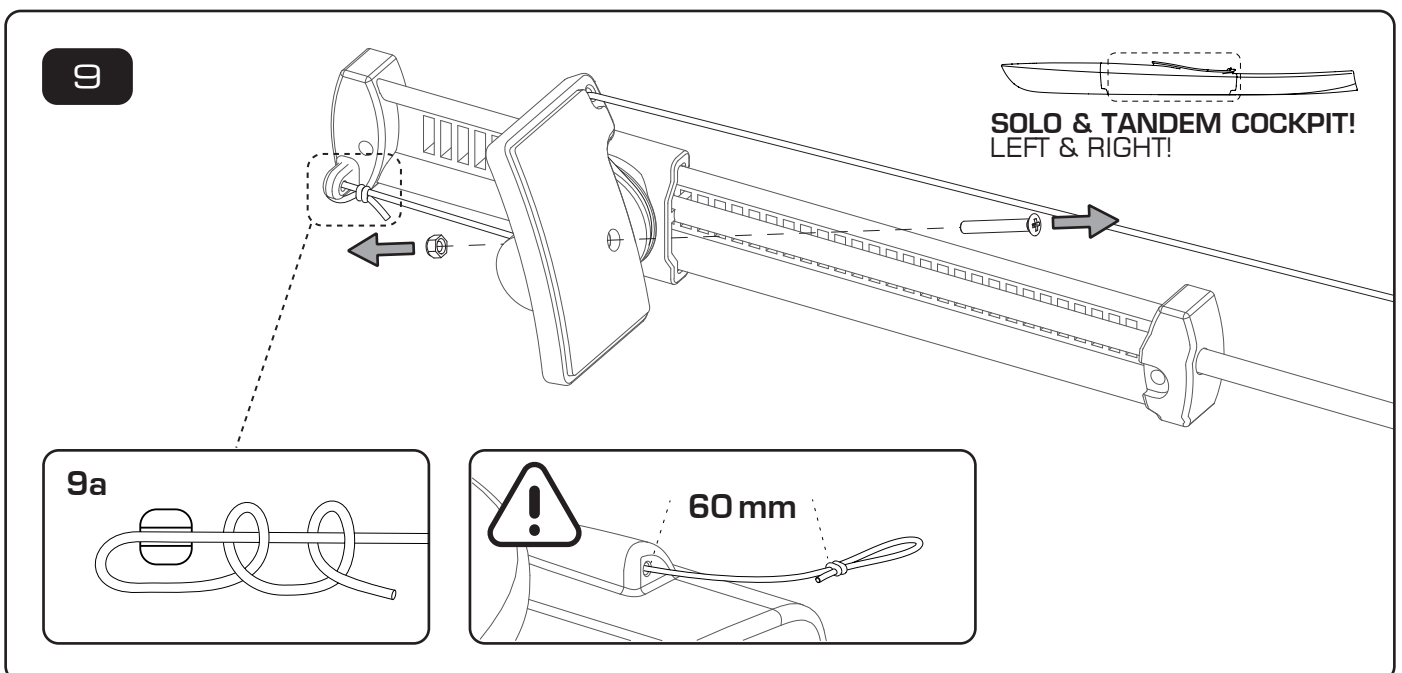

**SCOPE OF DELIVERY**

SOLO

TANDEM

**TOOLS**

- HX 3
- HX 4
- TX 25
- PH 2

Ø 3mm

# New Steering System | NATSEQ

Assembly Instructions - Art. -Nr. 51072