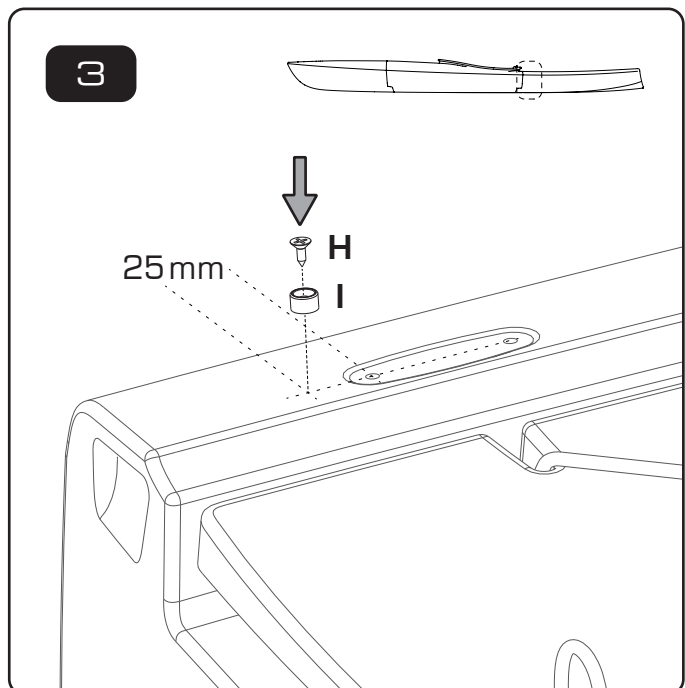

**SCOPE OF DELIVERY**

SOLO

TANDEM

**TOOLS**

- HX 3
- HX 4
- TX 25
- PH 2

Ø 3mm