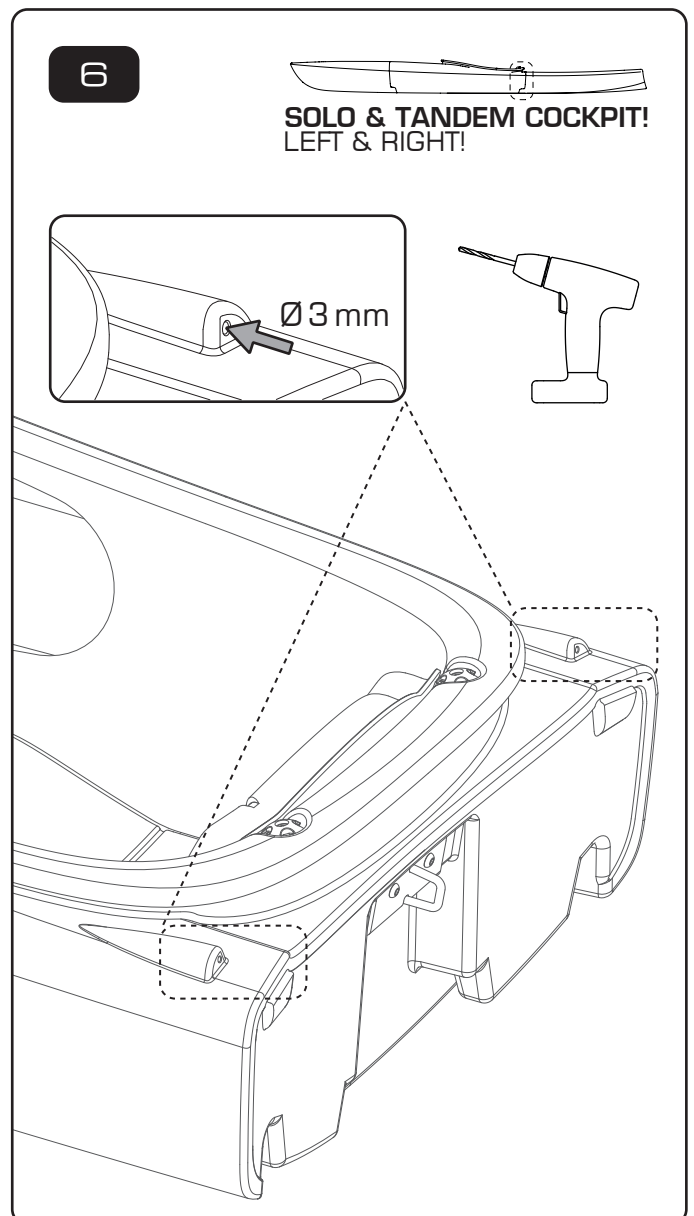

**SCOPE OF DELIVERY**

SOLO

TANDEM

**TOOLS**

- HX 3
- HX 4
- TX 25
- PH 2

Ø 3mm

# New Steering System | NATSEQ

Assembly Instructions - Art. -Nr. 51072