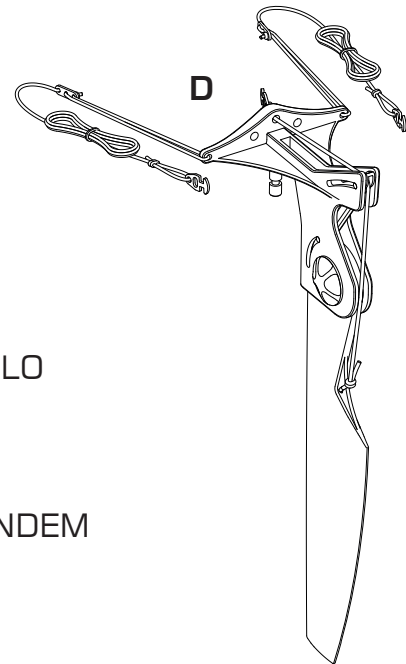

**SCOPE OF DELIVERY**

SOLO

TANDEM

**TOOLS**

- HX 3
- HX 4
- TX 25
- PH 2

Ø 3mm

# New Steering System | NATSEQ

Assembly Instructions - Art. -Nr. 51072