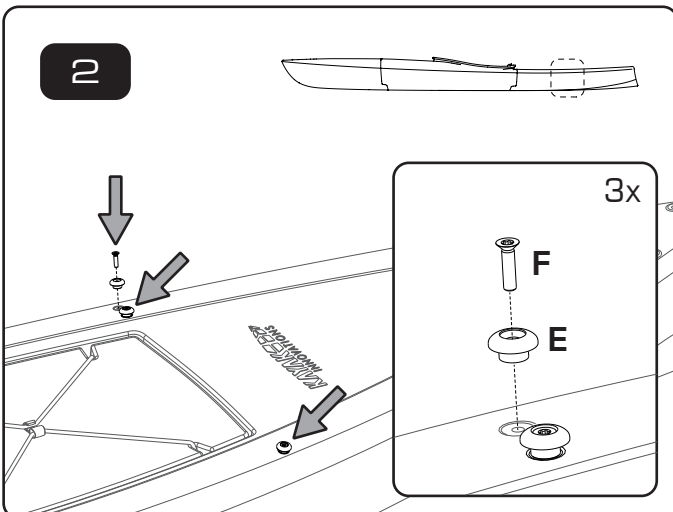

**SCOPE OF DELIVERY**

SOLO

TANDEM

**TOOLS**

- HX 3
- HX 4
- TX 25
- PH 2

Ø 3mm

# New Steering System | NATSEQ

Assembly Instructions - Art. -Nr. 51072